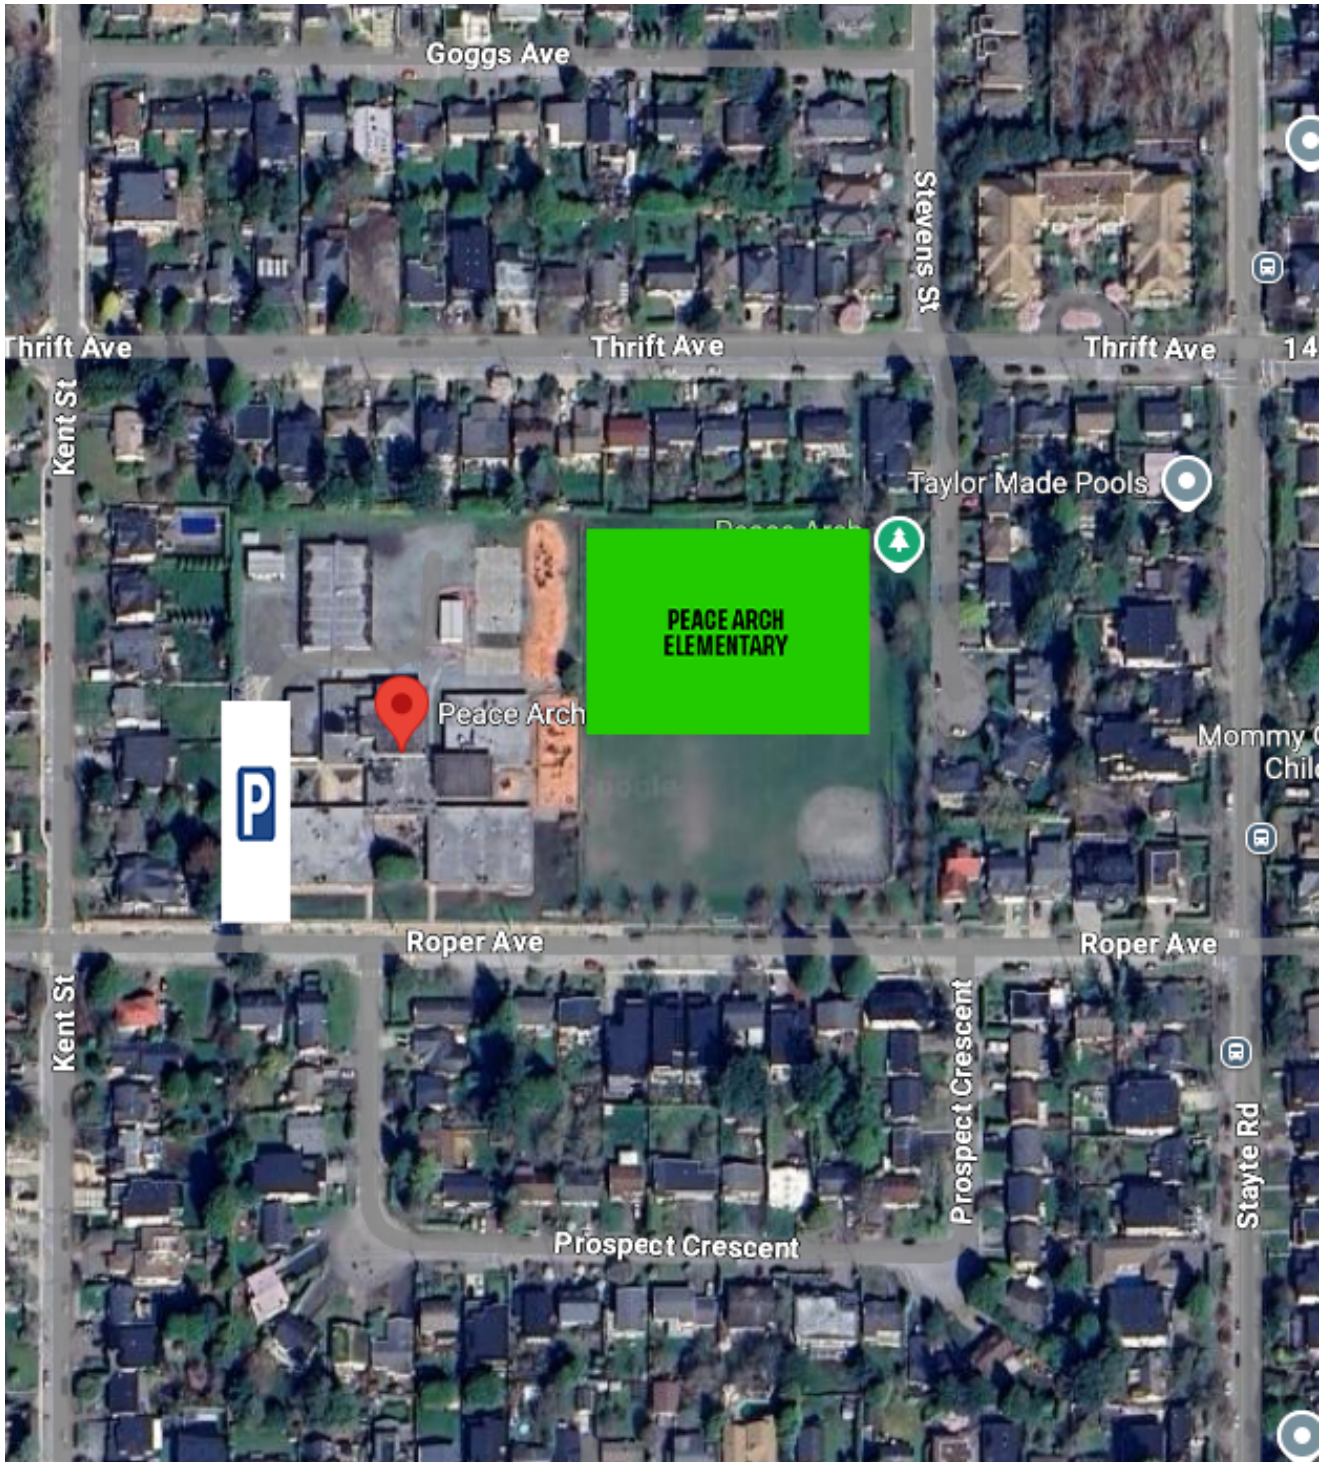

# PEACH ARCH ELEMENTARY

15877 Roper Ave, White Rock

Fields

Parking