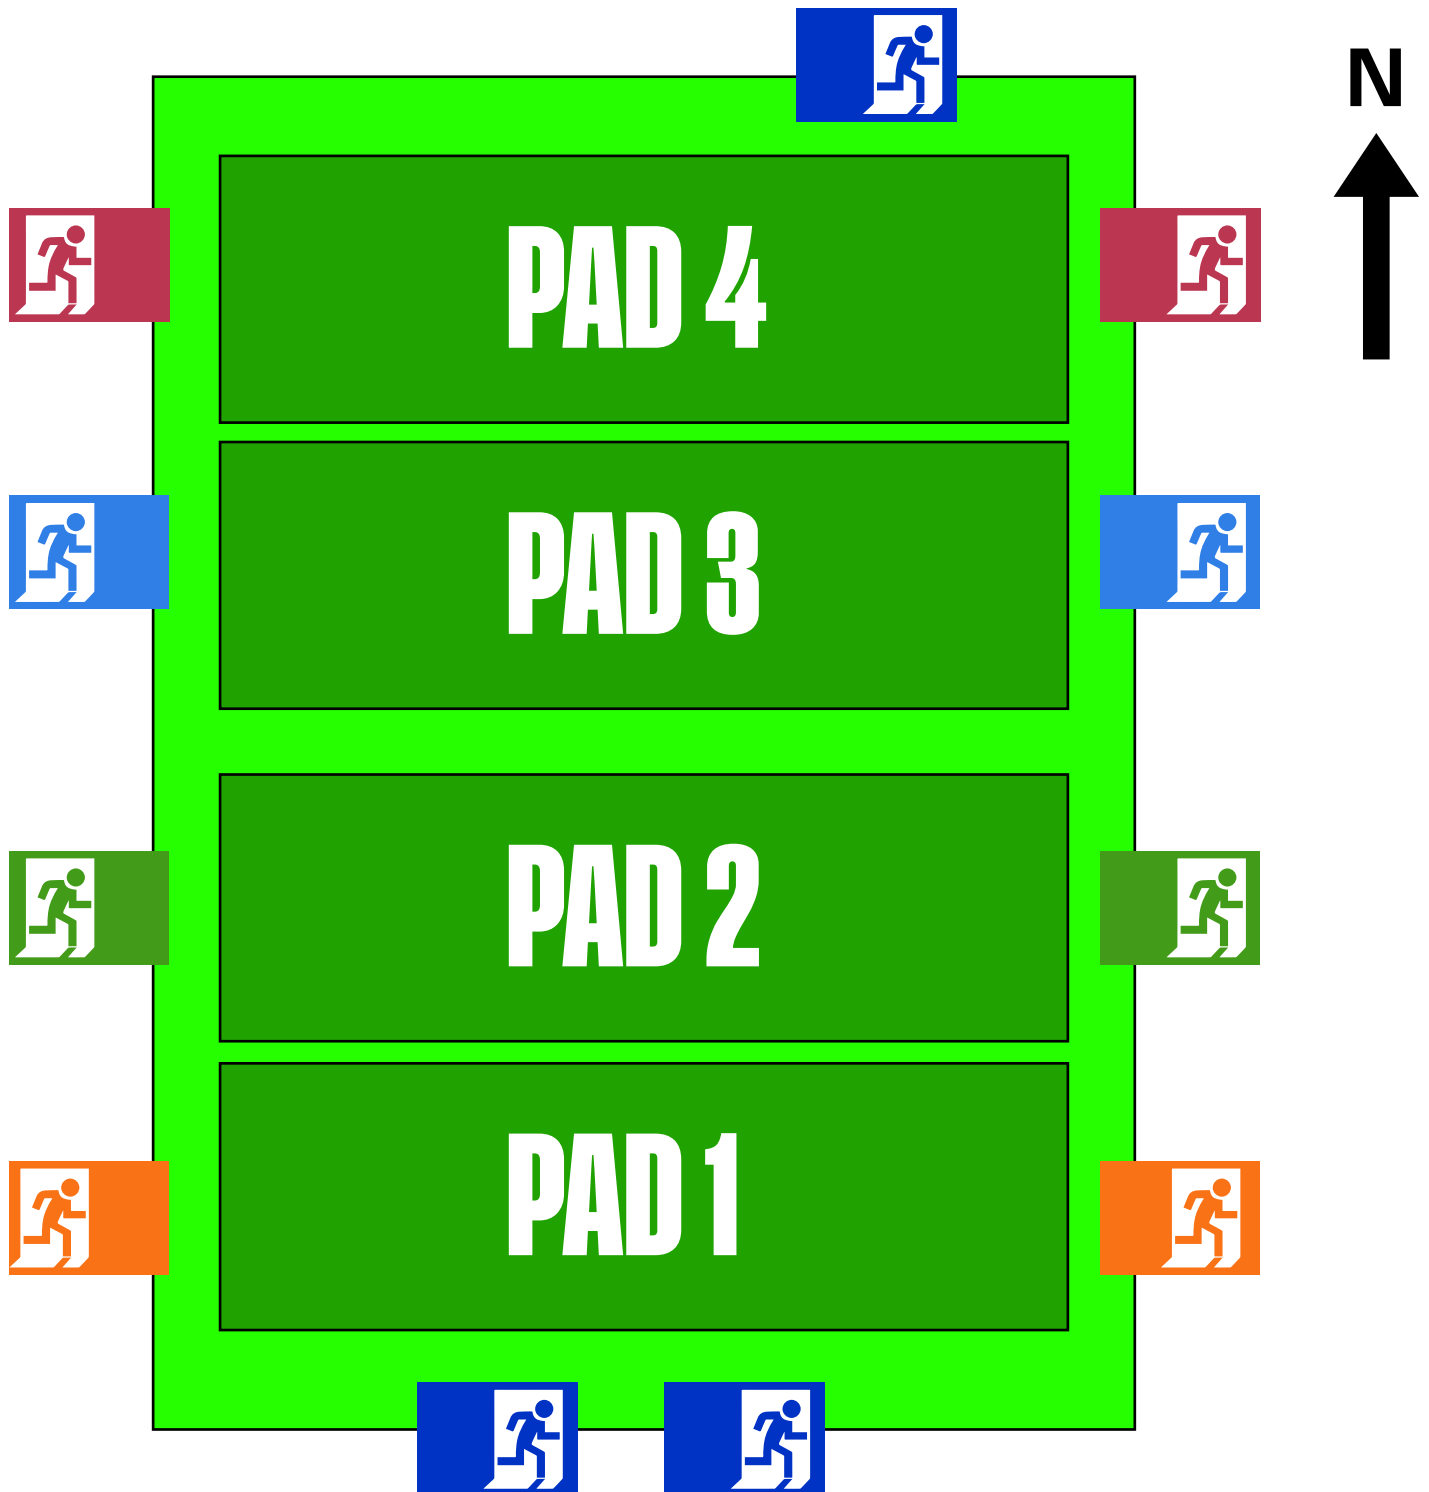

BMO COASTAL SOCCER CENTRE

2295 148 St, Surrey, BC V4A 0B1

 Fields  Emergency Exits